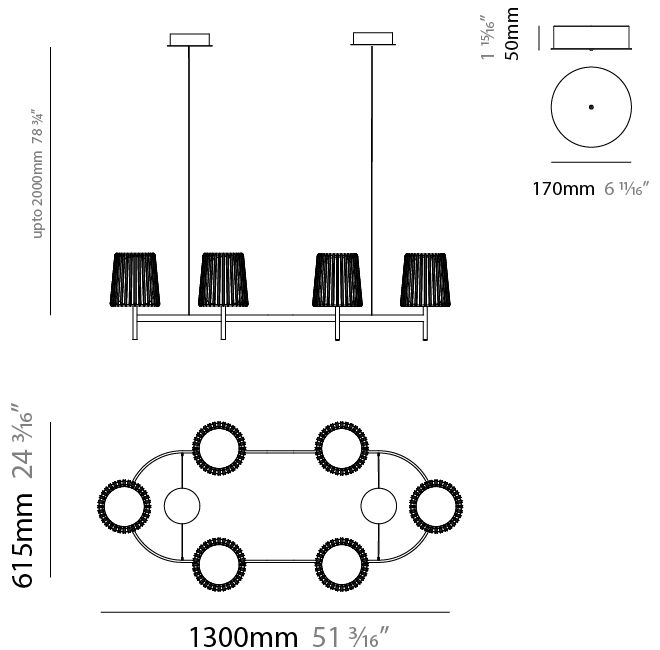

JULIA CHANDELIER SUSPENSION

D101757-

base number   Finish
Options

1. To build a product code in our configurator select the specify button on the base model # product page
2. To build a manual product code on this datasheet choose from the options listed below in blue font and add the suffix to the base model #

GENERAL

Series: Julia
Subseries: Julia Chandelier
Brand: Quasar
Division: Design
Mounting Type: Suspension
Mounting Location: Ceiling
Subcategory: Ambient

PHYSICAL

Shape: Oval
Length (mm): 1300
Length (in): 51 ³/₁₆"
Width (mm): 600
Width (in): 23 ⁵/₈"
Height (mm): 350
Height (in): 13 ³/₄"
Max. Overall Height (mm): 2000
Max. Overall Height (in): 78 ³/₄"
Light Distribution: Omnidirectional
Diffuser: Stainless Steel / Brass & Transparent
Fixture Finish: [PCH / BRA](#)
Fixture Material: Metal
Cable Details: 2000mm Cable

ELECTRICAL

Number of Lamps: 6
Lamp Type: LED Retrofit
Lamp Shape: B10
Bulb Included: Bulb Not Included
Total Output Wattage (W): 24
Max. Wattage Per Lamp (W): 4
Lamp Base: E12
Input Voltage (V): 120
Lamp Voltage (V): 120

LED

OPTICAL

RATINGS AND CERTIFICATIONS

Certified By: Certified for North American Standards
IP rating: IP20