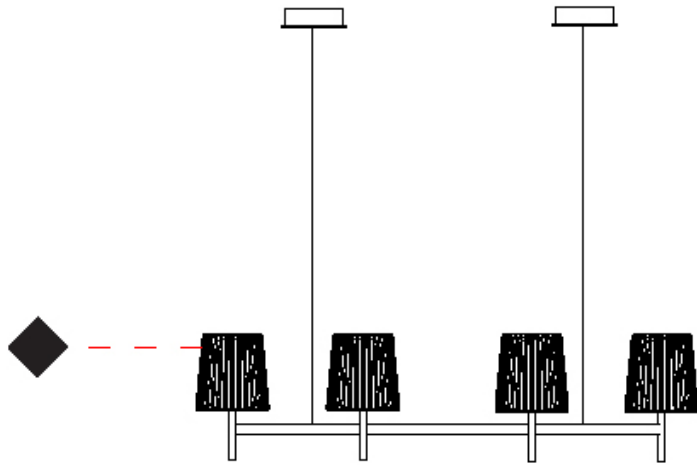

JULIA CHANDELIER SUSPENSION

D101757-

PROJECT _____

TYPE _____

SPECIFIER _____

QUANTITY _____

DATE _____

D