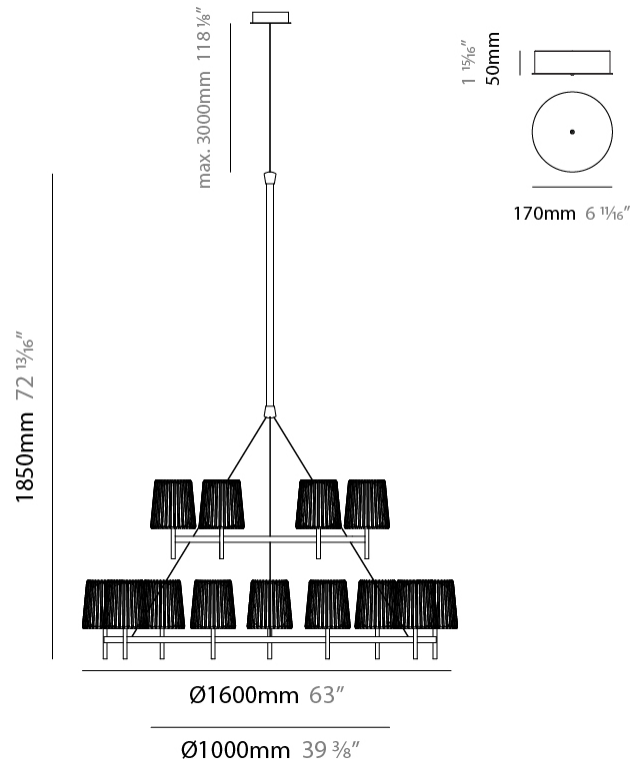

PROJECT	
TYPE	
SPECIFIER	
QUANTITY	
DATE	

JULIA CHANDELIER SUSPENSION

D101759-

base number   Finish
Options

1. To build a product code in our configurator select the specify button on the base model # product page
2. To build a manual product code on this datasheet choose from the options listed below in blue font and add the suffix to the base model #

GENERAL

Series: Julia
Subseries: Julia Chandelier
Brand: Quasar
Division: Design
Mounting Type: Suspension
Mounting Location: Ceiling
Subcategory: Ambient

PHYSICAL

Shape: Round
Diameter (mm): 1600
Diameter (in): 63
Height (mm): 1850
Height (in): 72 ¹³/₁₆
Max. Overall Height (mm): 4850
Max. Overall Height (in): 190 ¹⁵/₁₆
Light Distribution: Omnidirectional
Diffuser: Stainless Steel / Brass & Transparent
[Fixture Finish: PCH / BRA](#)
Fixture Material: Metal
Cable Details: 2000mm Cable

ELECTRICAL

Number of Lamps: 15
Lamp Type: LED Retrofit
Lamp Shape: B10
Bulb Included: Bulb Not Included
Total Output Wattage (W): 60
Max. Wattage Per Lamp (W): 4
Lamp Base: E12
Input Voltage (V): 120
Lamp Voltage (V): 120

LED

OPTICAL

RATINGS AND CERTIFICATIONS

Certified By: Certified for North American Standards
IP rating: IP20