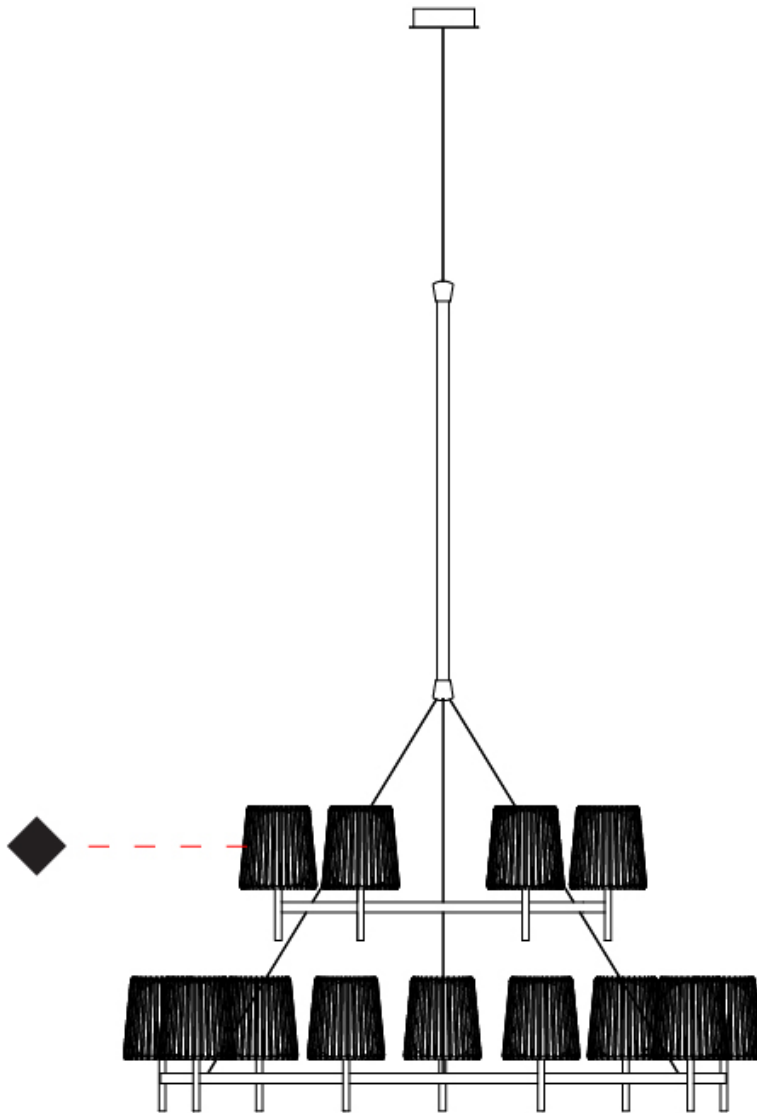

JULIA CHANDELIER SUSPENSION

D101759-

PROJECT _____

TYPE _____

SPECIFIER _____

QUANTITY _____

DATE _____

D